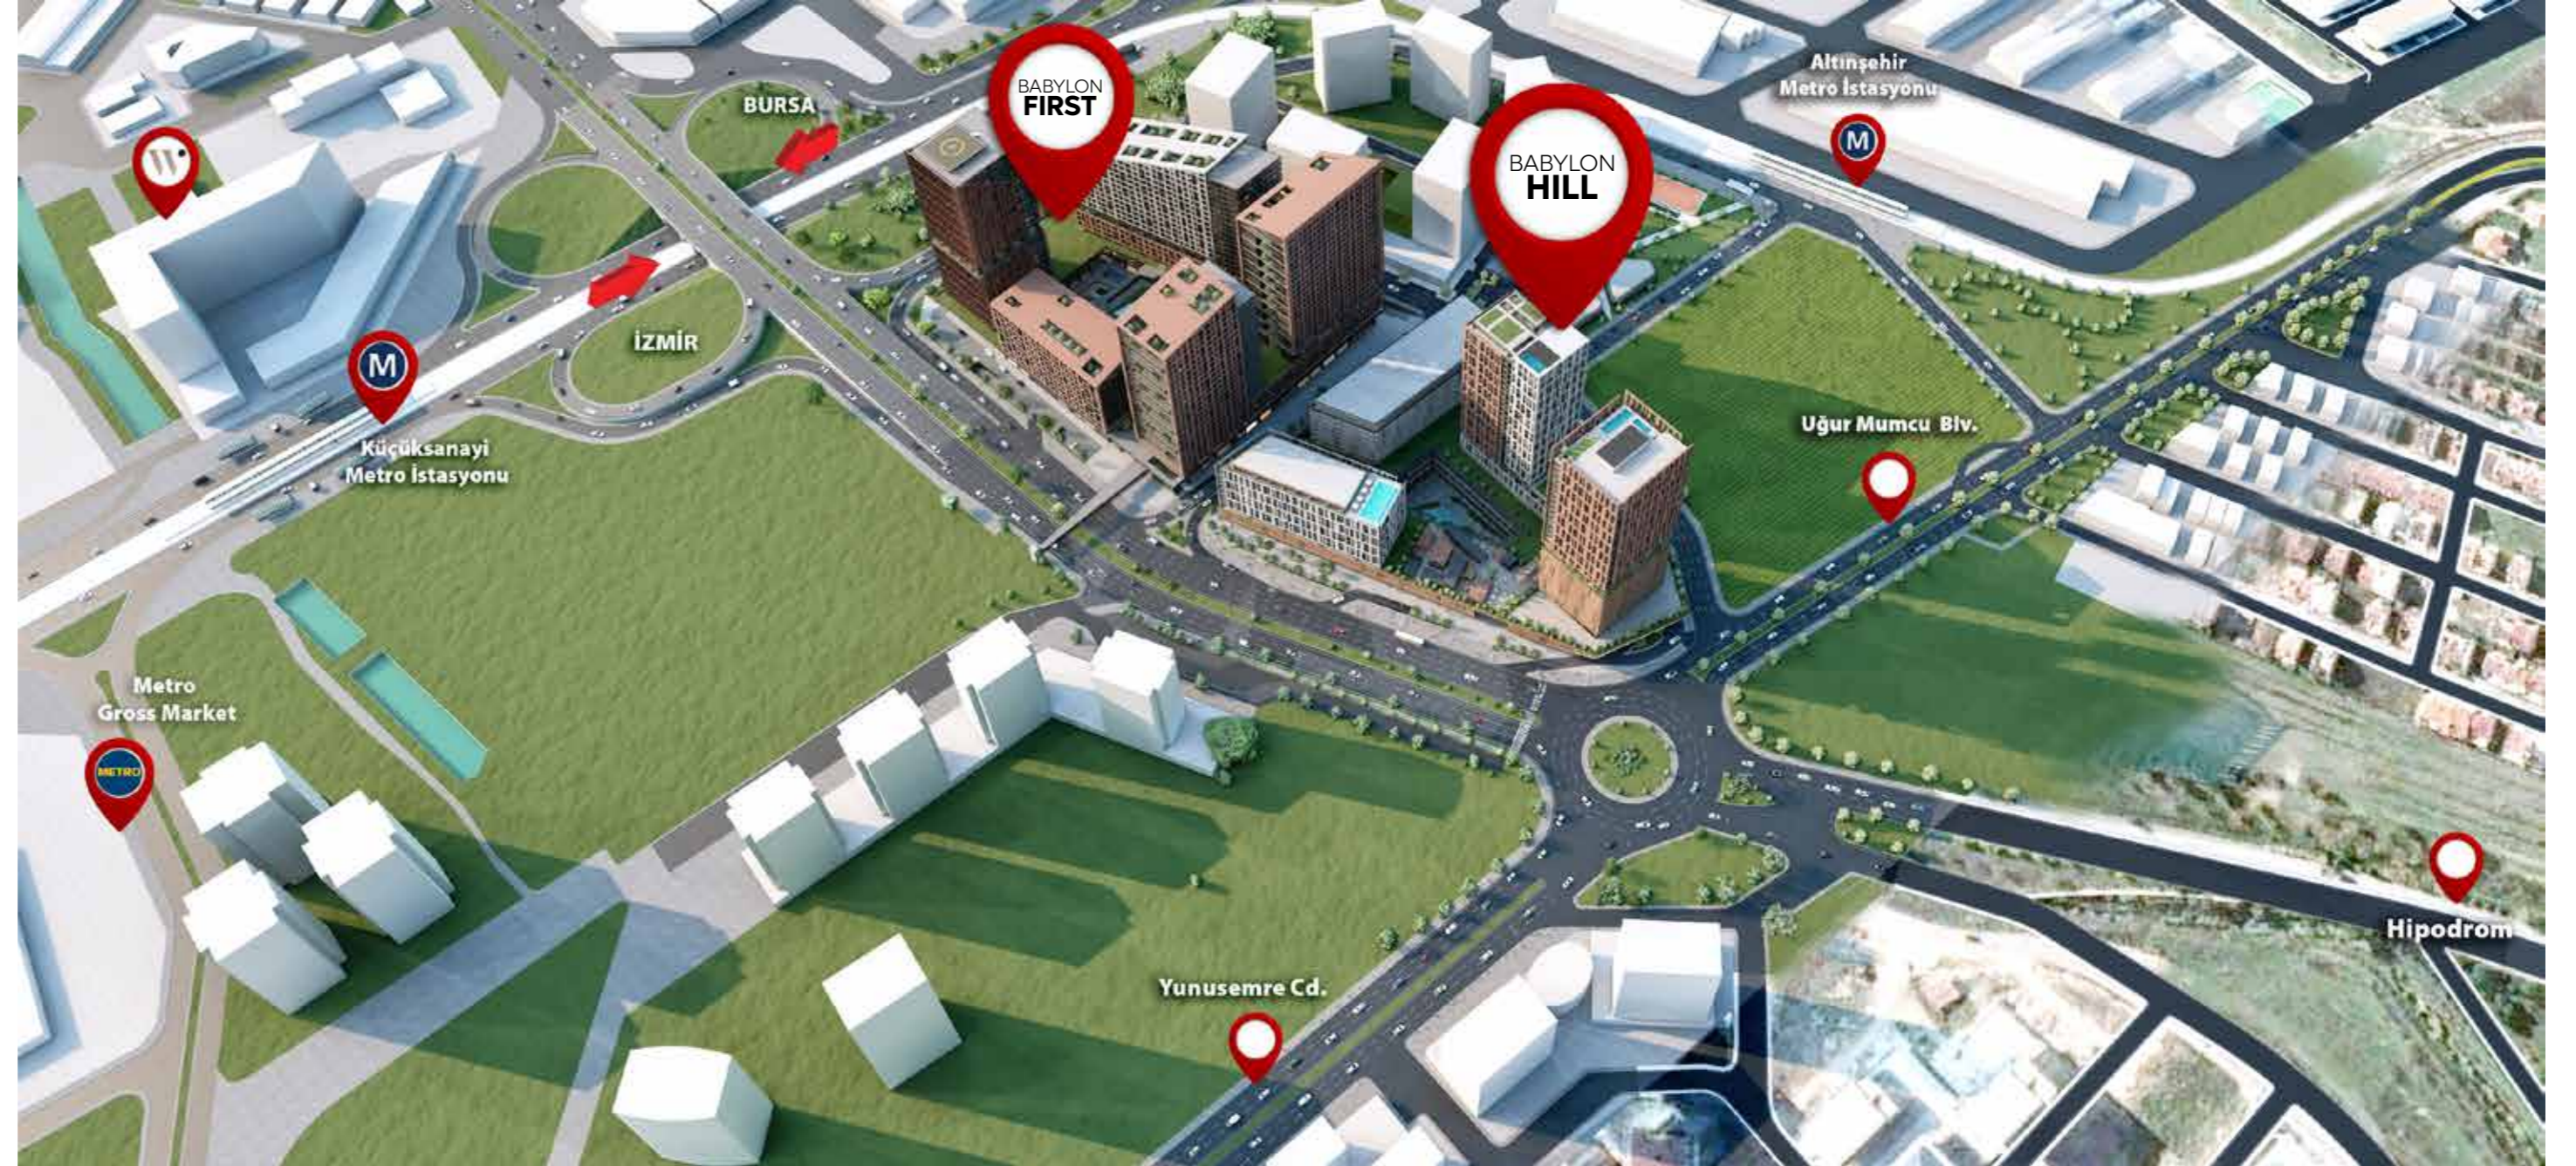

Today, Atış Yapı; In addition to many ongoing projects, Down Town, Turkey's largest project, will be put into service in 2022. BABYLON Bursa, which includes residences, residences, horizontal offices, a hotel and a shopping mall, will provide employment for approximately 1500 people when completed. You will find a completely different world right next to you in the BABYLON BURSA project, where a free lifestyle will come to life with a unique style. We are building the future, you should be in it.

LOKASYON

LOCATION

METRO / METRO	3 DK / 3 M
ÜNİVERSİTE / UNIVERSITY	8 DK / 8 M
SANAYİ / INDUSTRY	3 DK / 3 M
FSM BULVARI / FSM BOULEVARD	7 DK / 7 M
ÖZLÜCE	5 DK / 5 M
STADYUM / STADIUM	10 DK / 10 M
BURSA HAYVANAT BAHÇESİ / BURSA ZOO	15 DK / 15 M
KÜLTÜR PARK / CULTURE PARK	12 DK / 12 M
SETBAŞI / HEYKEL	18 DK / 18 M
ŞEHİR HASTANESİ / CITY HOSPITAL	16 DK / 16 M
MUDANYA FERİBOT İSKELE / MUDANYA FERRY PIER	25 DK / 25 M